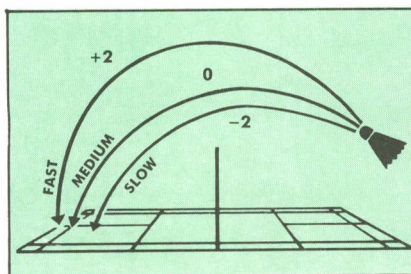

Adjustable Speed

SuperShuttle is the only shuttle in the world which can be tailored to suit all playing conditions.

The speed adjustment control requires a simple twist of the Shuttle base to give a permanent setting of the shuttle shape – it's unique!