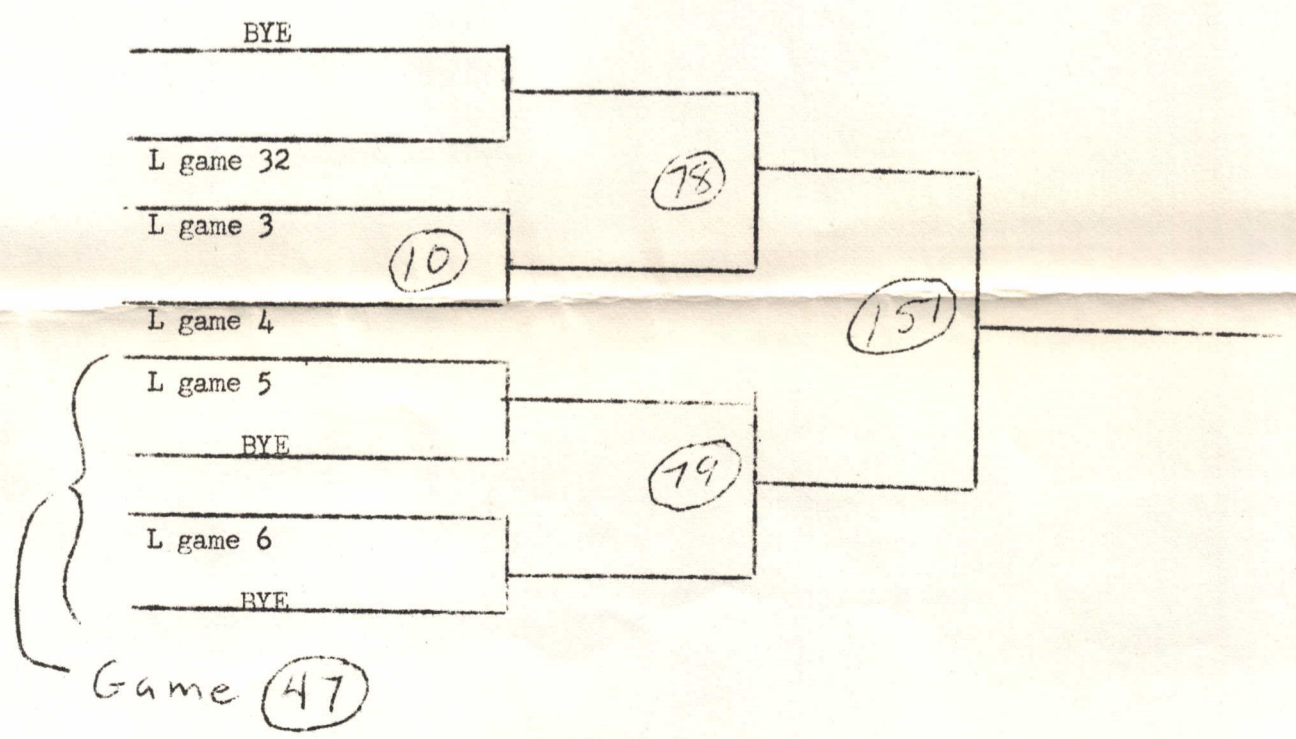

1.	9-all	set for 3 points
2.	10-all	set for 2 points

 In 15 point games

1.	13-all	set for 5 points
2.	14-all	set for 3 points

WOMEN'S SINGLES CHAMPIONSHIP

Seeding:

1. Marilyn Harris SIU
2. Johnnye Keglton NWSC
3. Evelyn Bell ETSU
4. Fran Hancock La Tech.

Consolation

No Seeding

WOMEN'S SINGLES A DIVISION

Consolation

WOMEN'S SINGLES B DIVISION

No Seeding

Consolation

MEN'S SINGLES CHAMPIONSHIP