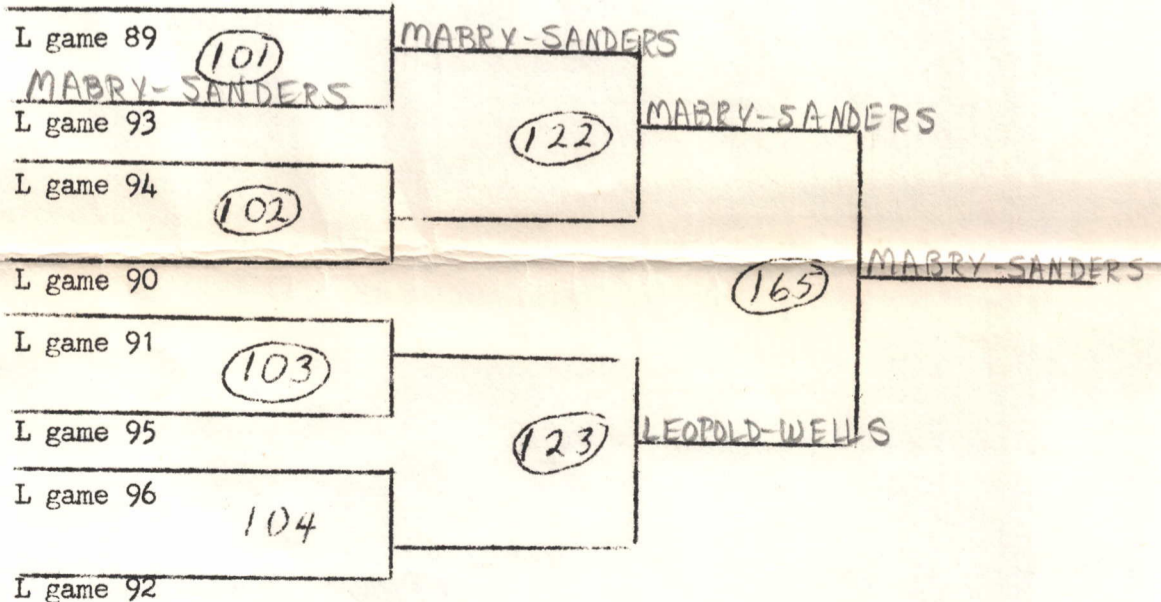

1.	9-all	set for 3 points
2.	10-all	set for 2 points

 In 15 point games

1.	13-all	set for 5 points
2.	14-all	set for 3 points

WOMEN'S SINGLES CHAMPIONSHIP

Seeding:

1. Marilyn Harris SIU
2. Johnnye Keglton NWSC
3. Evelyn Bell ETSU
4. Fran Hancock La Tech.

Seeding:

1. George Younger
2. Wayne Miller
3. Tommy Dean
4. Chris Gingles

Consolation

MEN'S SINGLES A

No Seeding

Consolation

Men's Doubles - Championship

WOMEN'S DOUBLES CHAMPIONSHIP