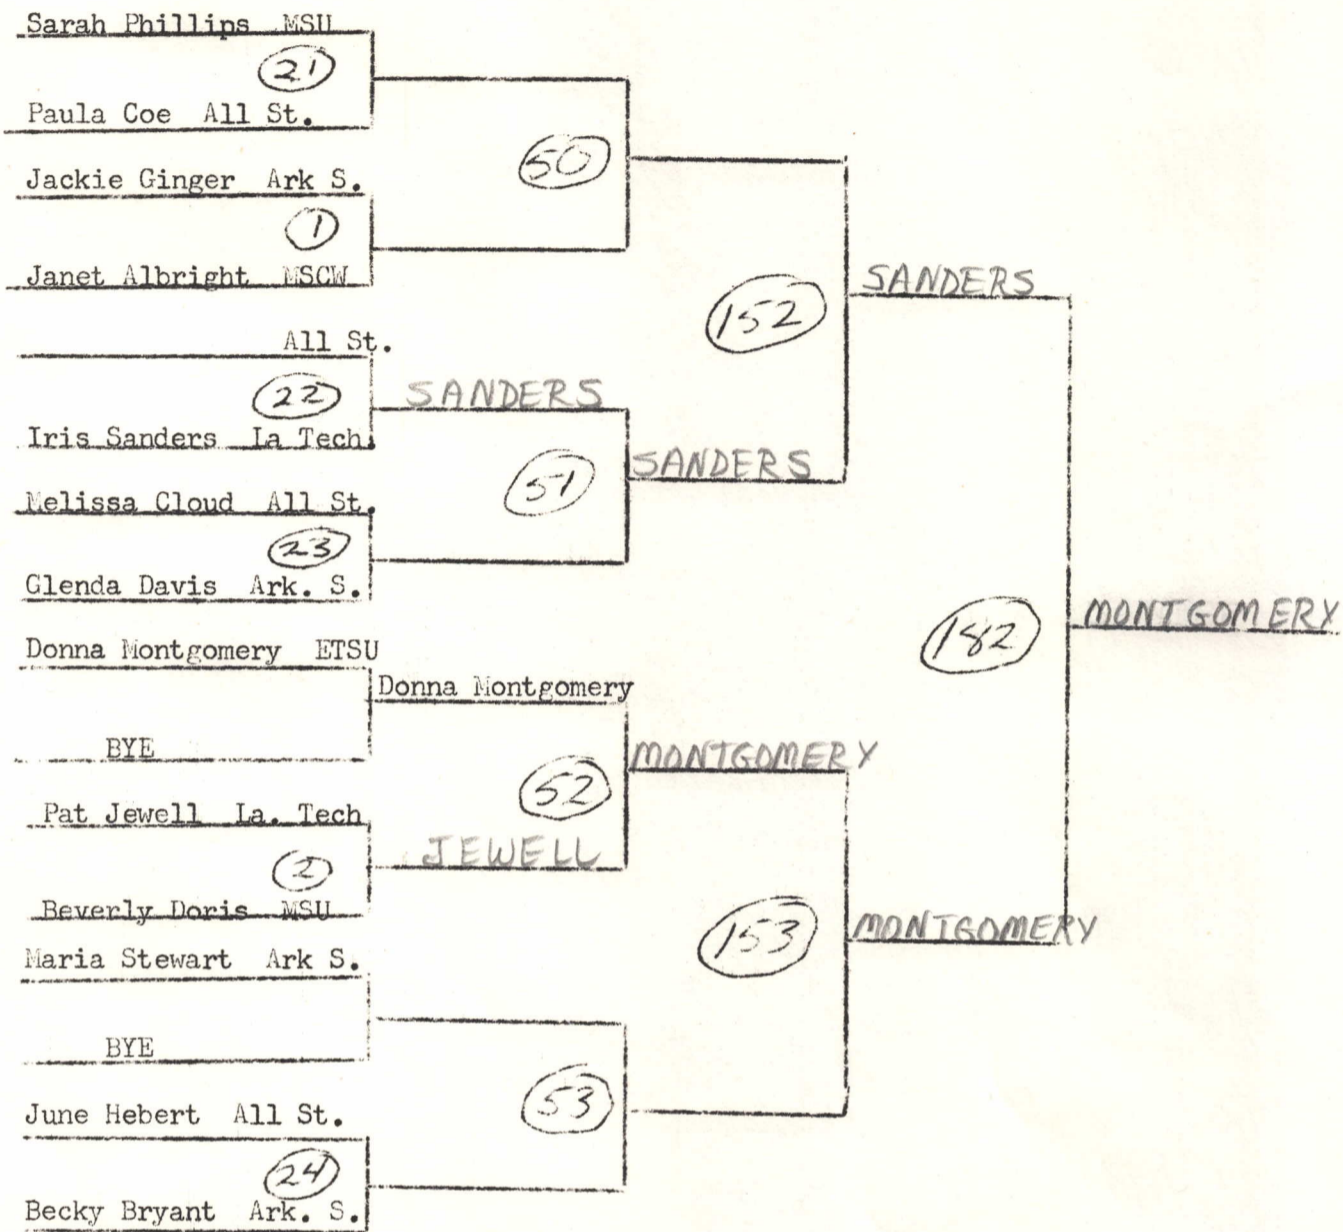

WOMEN'S SINGLES B DIVISION

No Seeding