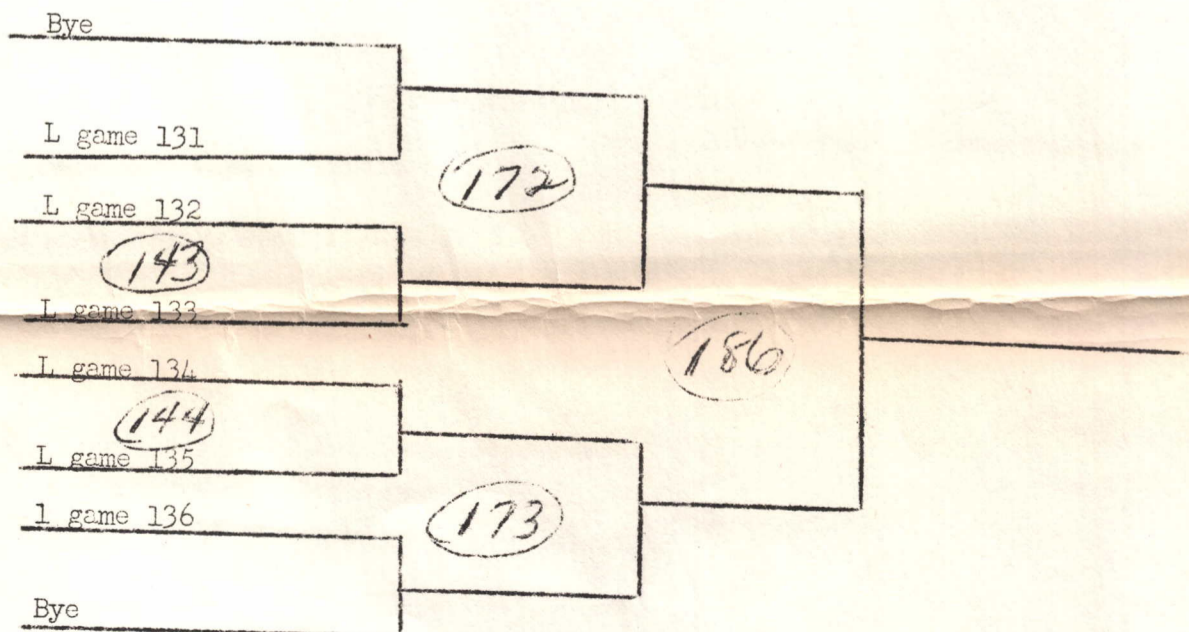

Consolation