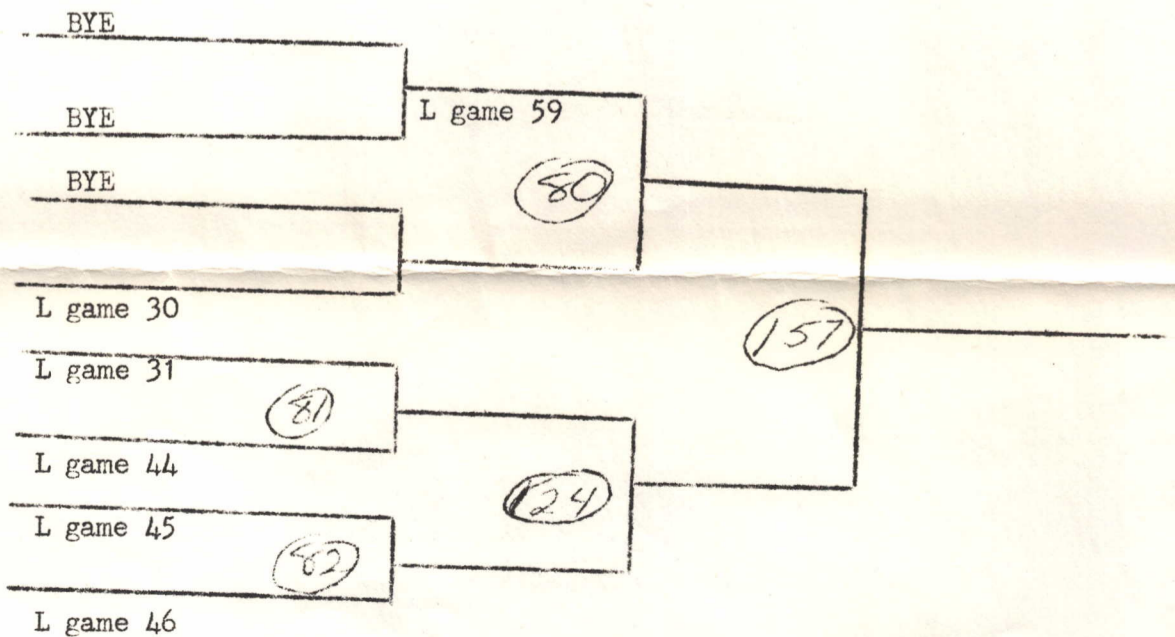

Consolation