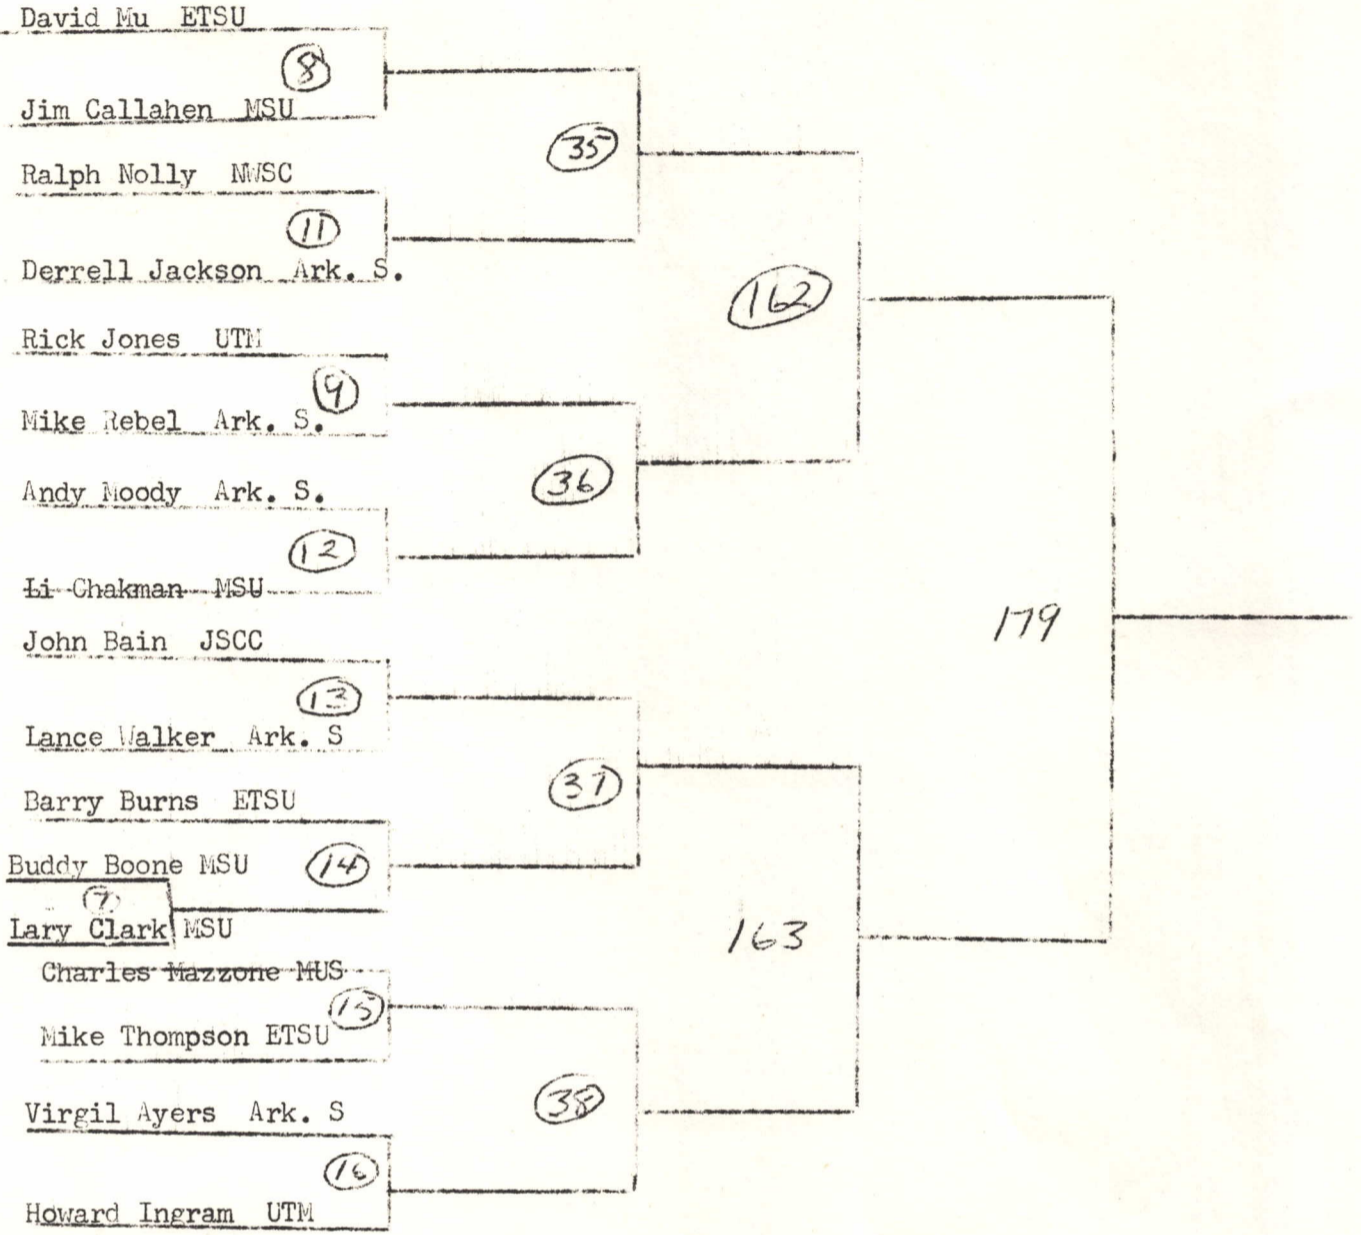

MEN'S SINGLES A

No Seeding