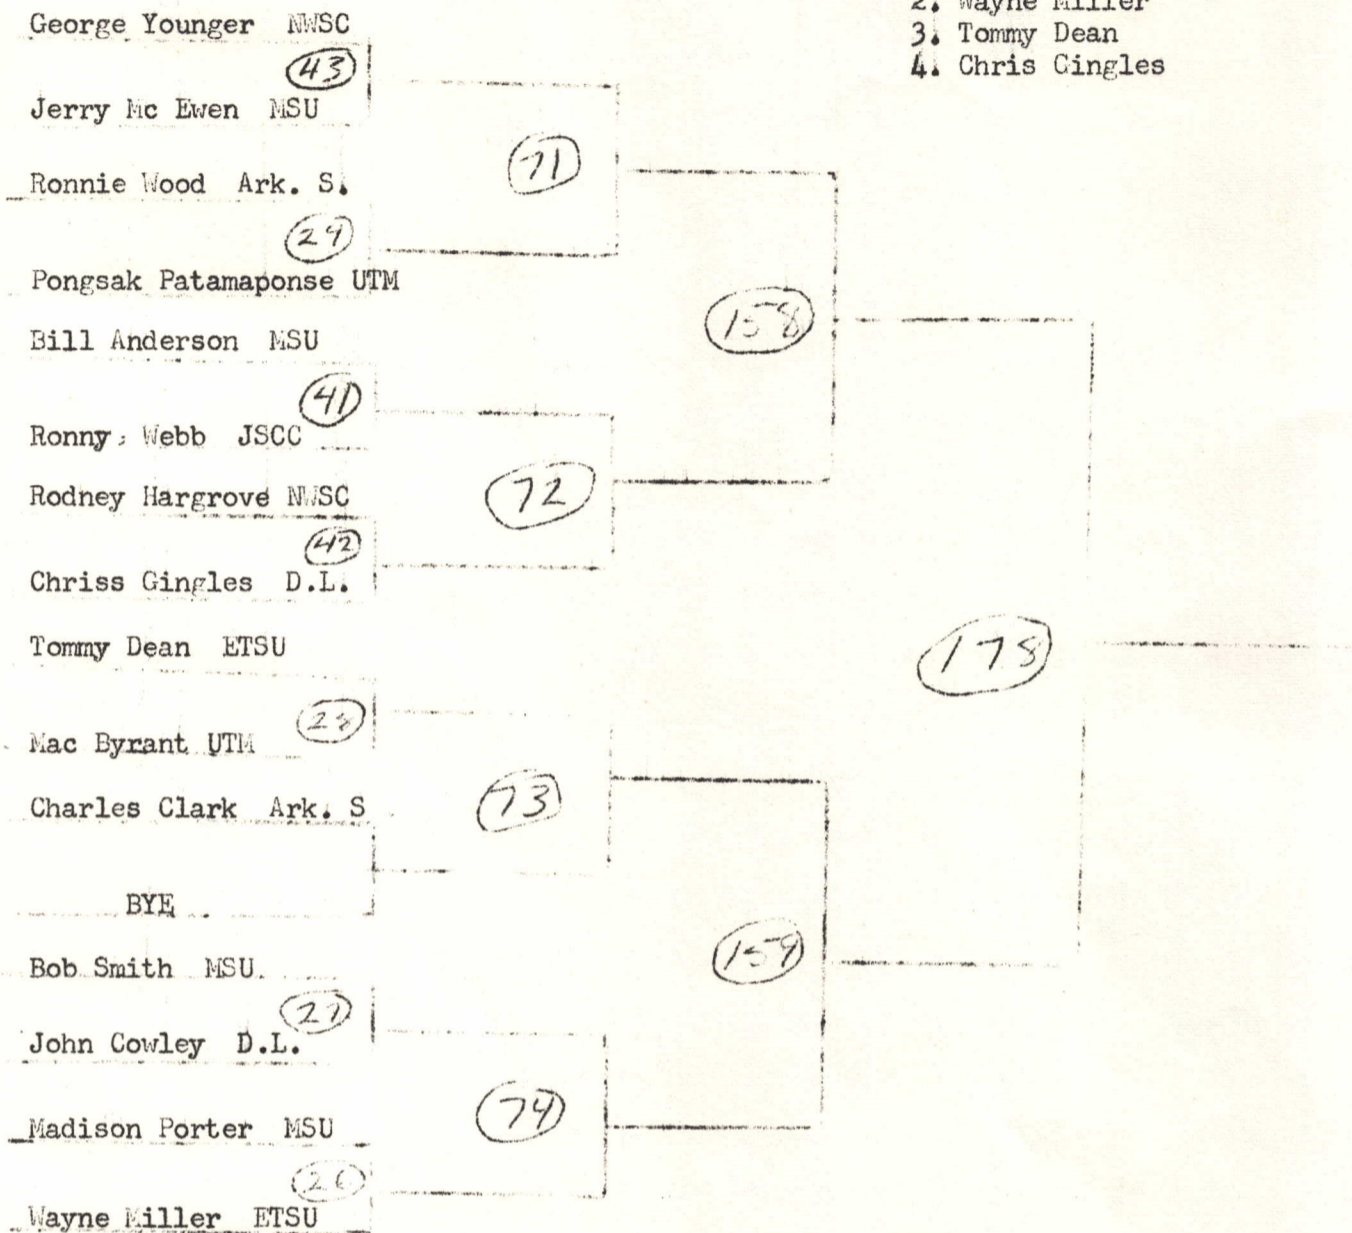

MEN'S SINGLES CHAMPIONSHIP

Seeding:

1. George Younger
2. Wayne Miller
3. Tommy Dean
4. Chris Gingles