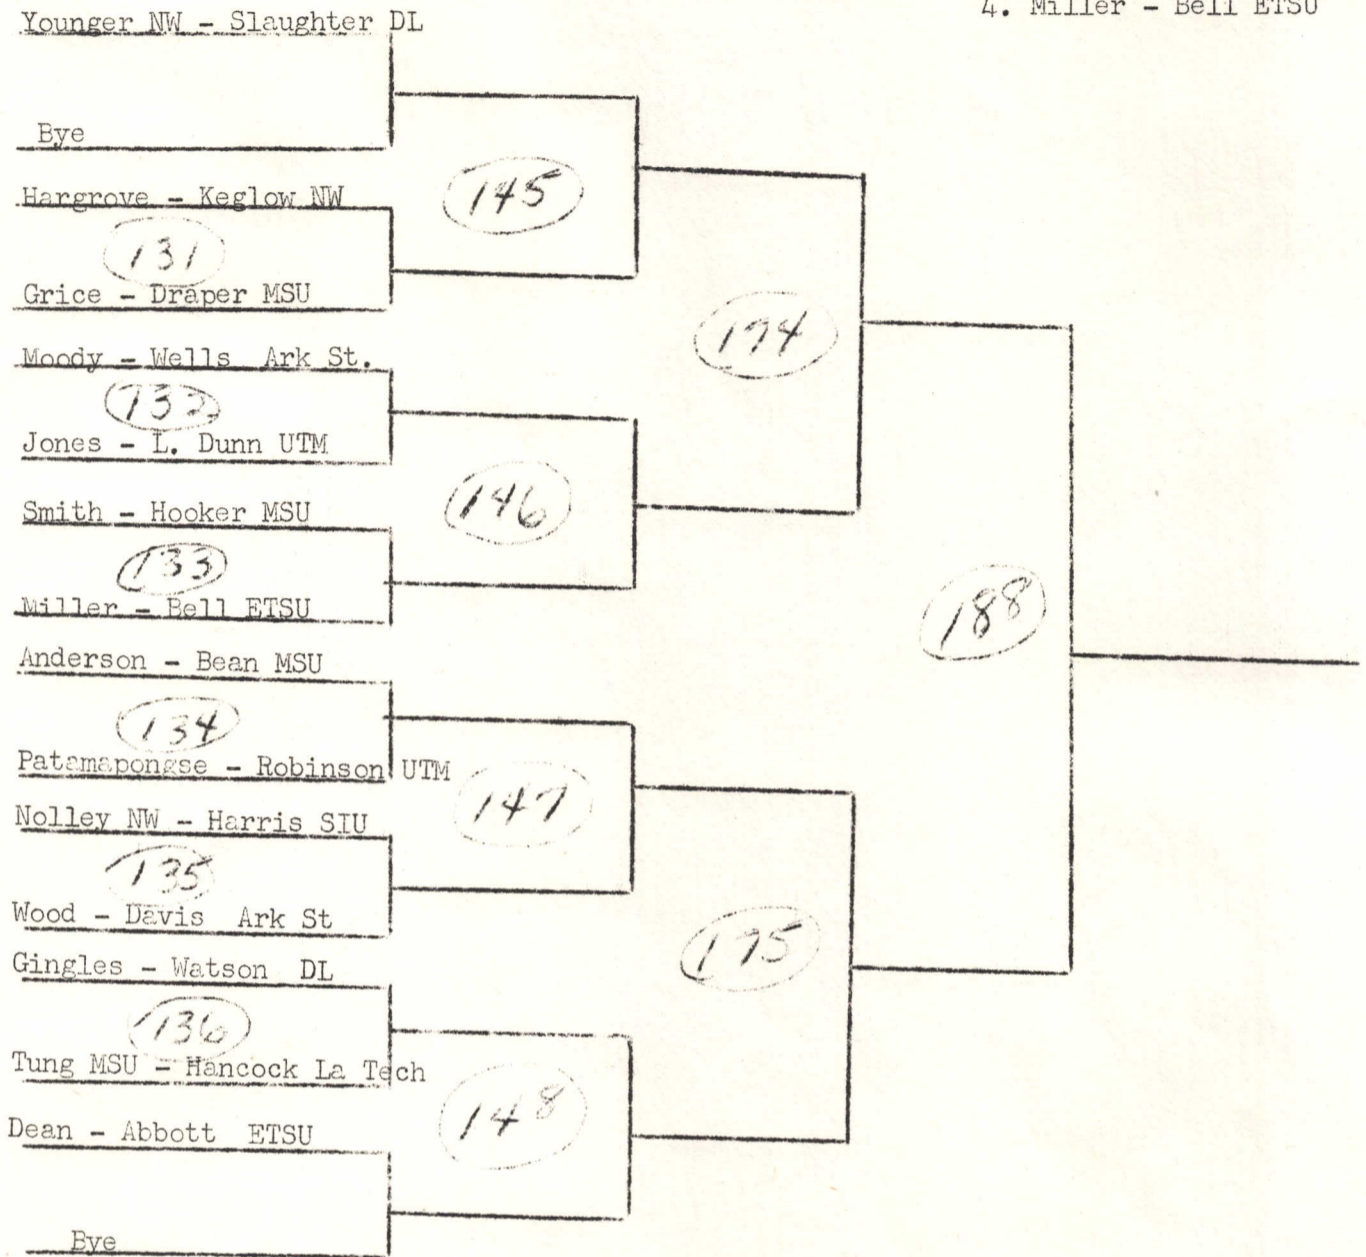

Mixed Doubles Championship

1. Seeding 1. Younger NW - Slaughter
   2. Dean - Abbott ETSU
   3. Anderson - Bean MSU
   4. Miller - Bell ETSU