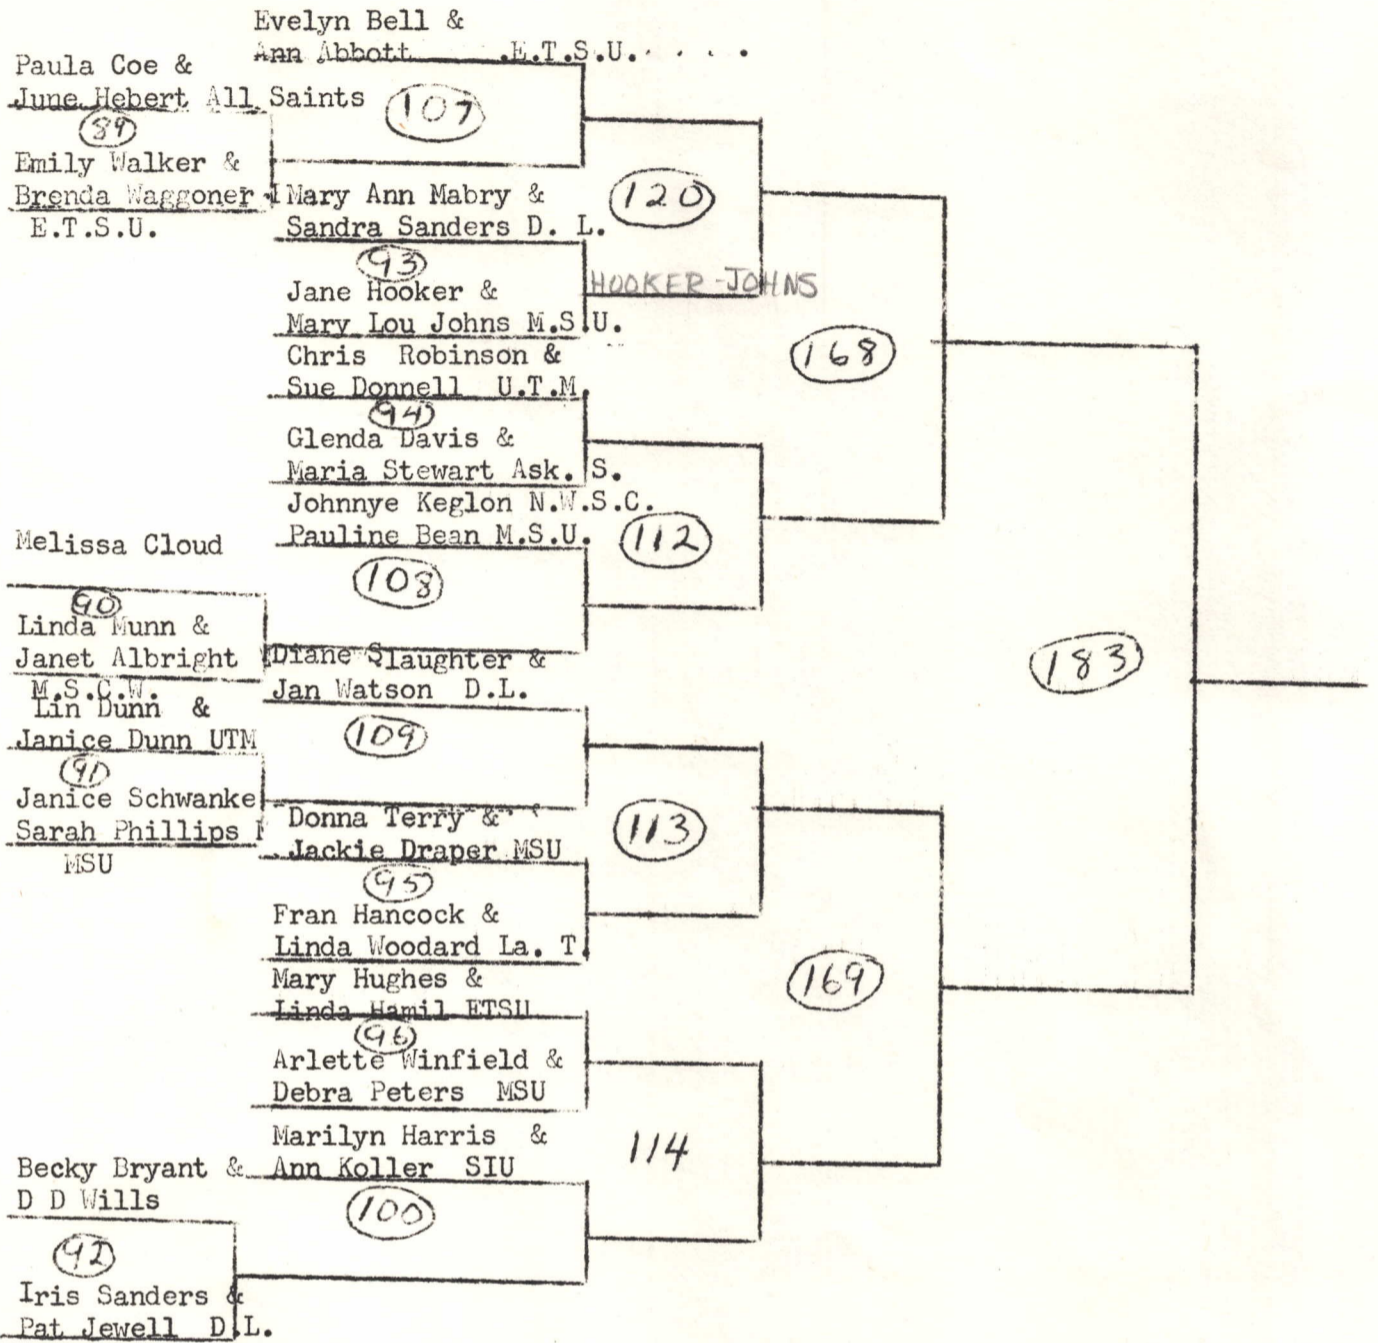

1.	9-all	set for 3 points
2.	10-all	set for 2 points

 In 15 point games

1.	13-all	set for 5 points
2.	14-all	set for 3 points

WOMEN'S SINGLES CHAMPIONSHIP

Seeding:

1. Marilyn Harris SIU
2. Johnnye Keglton NWSC
3. Evelyn Bell ETSU
4. Fran Hancock La Tech.

Seeding:

1. George Younger
2. Wayne Miller
3. Tommy Dean
4. Chris Gingles

Consolation

MEN'S SINGLES A

No Seeding

Consolation

Men's Doubles - Championship

WOMEN'S DOUBLES CHAMPIONSHIP