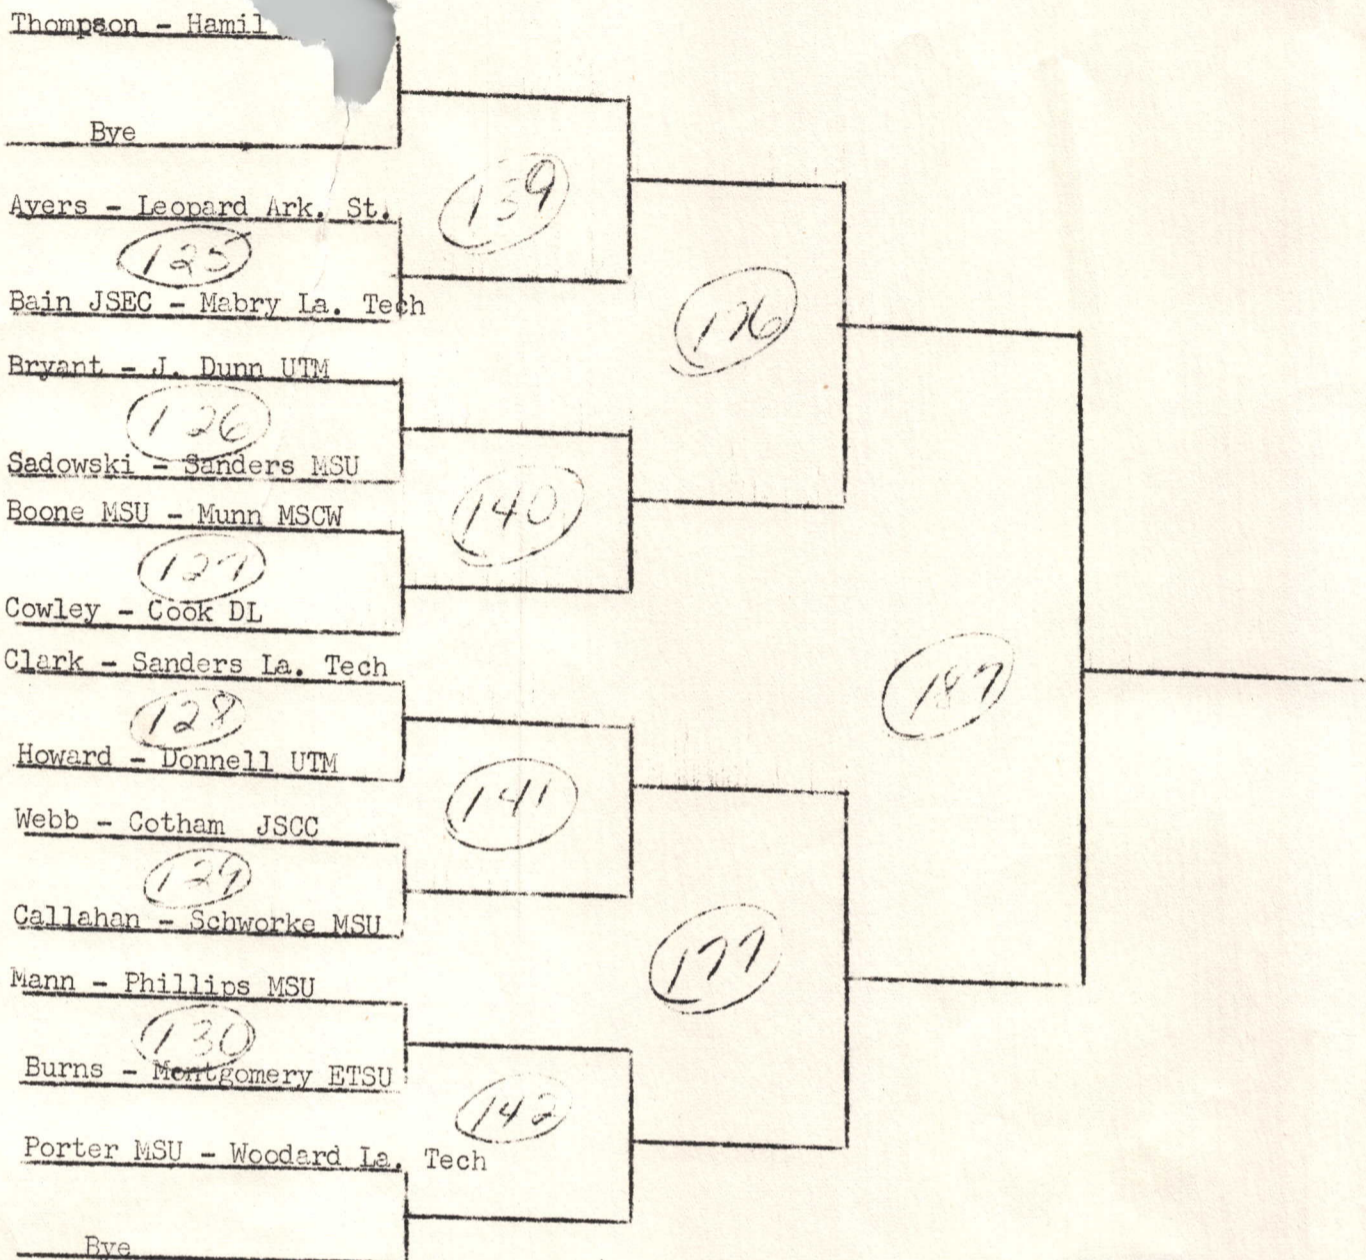

1.	9-all	set for 3 points
2.	10-all	set for 2 points

 In 15 point games

1.	13-all	set for 5 points
2.	14-all	set for 3 points

WOMEN'S SINGLES CHAMPIONSHIP

Seeding:

1. Marilyn Harris SIU
2. Johnnye Keglton NWSC
3. Evelyn Bell ETSU
4. Fran Hancock La Tech.

Mixed Doubles Championship

- Seeding 1. Younger NW - Slaughter
 2. Dean - Abbott ETSU
 3. Anderson - Bean MSU
 4. Miller - Bell ETSU

Consolation

Mixed Doubles A Division

Consolidation Mixed Doubles A Division