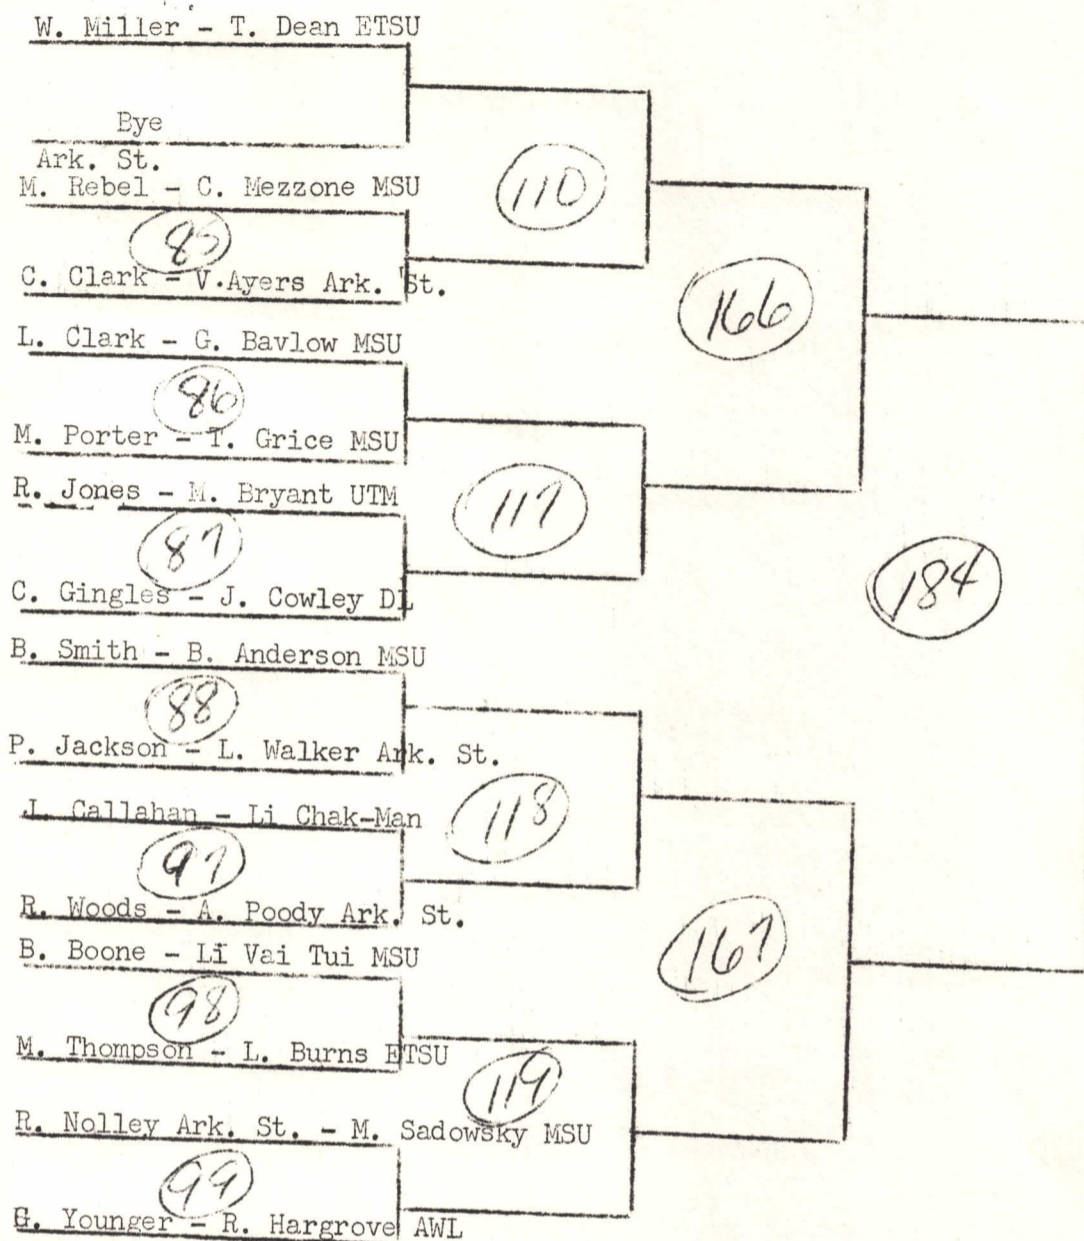

1.	9-all	set for 3 points
2.	10-all	set for 2 points

 In 15 point games

1.	13-all	set for 5 points
2.	14-all	set for 3 points

WOMEN'S SINGLES CHAMPIONSHIP

Seeding:

1. Marilyn Harris SIU
2. Johnnye Keglton NWSC
3. Evelyn Bell ETSU
4. Fran Hancock La Tech.

Seeding:

1. George Younger
2. Wayne Miller
3. Tommy Dean
4. Chris Gingles

Consolation

MEN'S SINGLES A

No Seeding

Consolation

Men's Doubles - Championship

WOMEN'S DOUBLES CHAMPIONSHIP