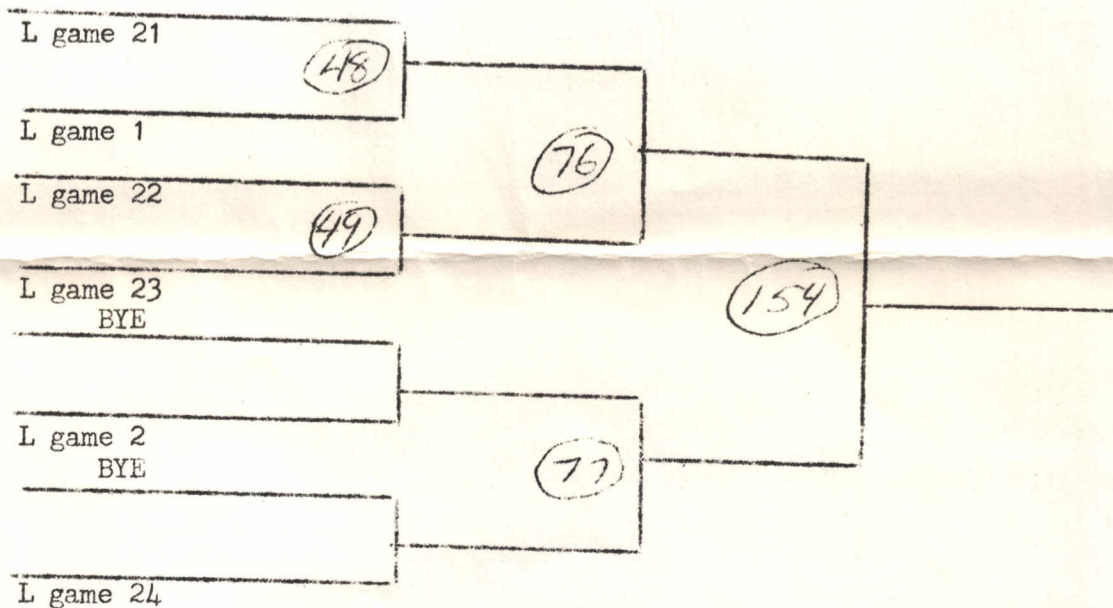

1.	9-all	set for 3 points
2.	10-all	set for 2 points

 In 15 point games

1.	13-all	set for 5 points
2.	14-all	set for 3 points

WOMEN'S SINGLES CHAMPIONSHIP

Seeding:

1. Marilyn Harris SIU
2. Johnnye Keglton NWSC
3. Evelyn Bell ETSU
4. Fran Hancock La Tech.

Consolation

No Seeding

WOMEN'S SINGLES A DIVISION

Consolation

WOMEN'S SINGLES B DIVISION

No Seeding

Consolation

MEN'S SINGLES CHAMPIONSHIP