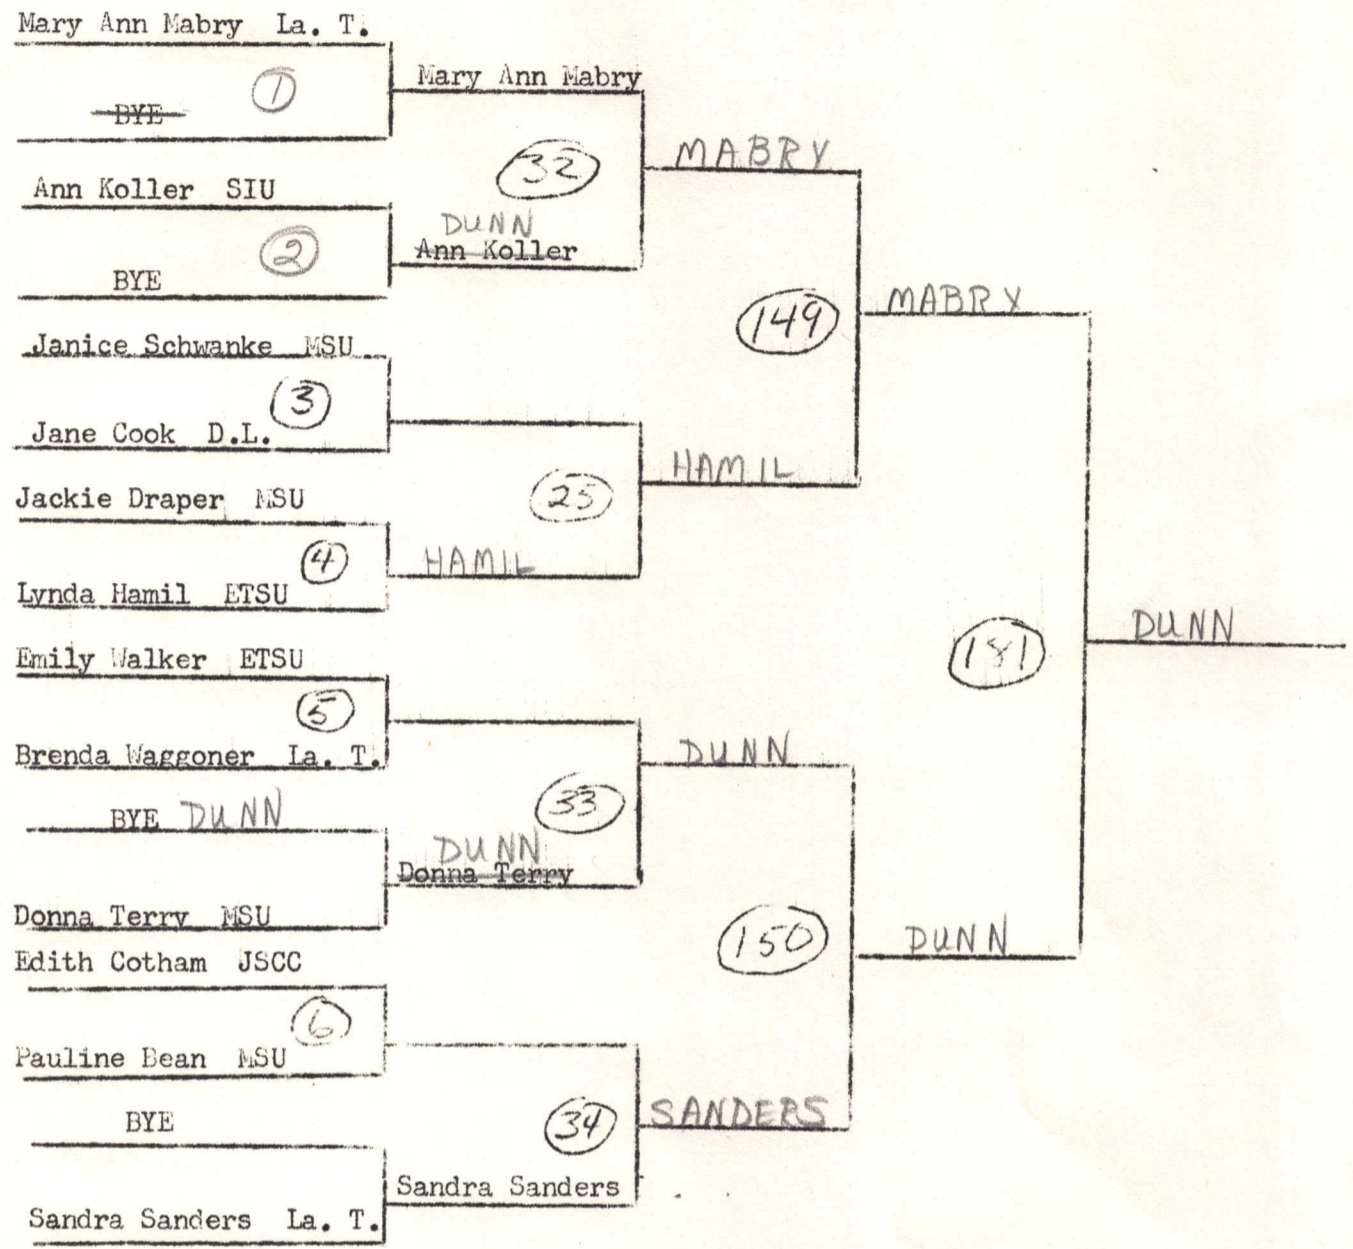

No Seeding

WOMEN'S SINGLES A DIVISION