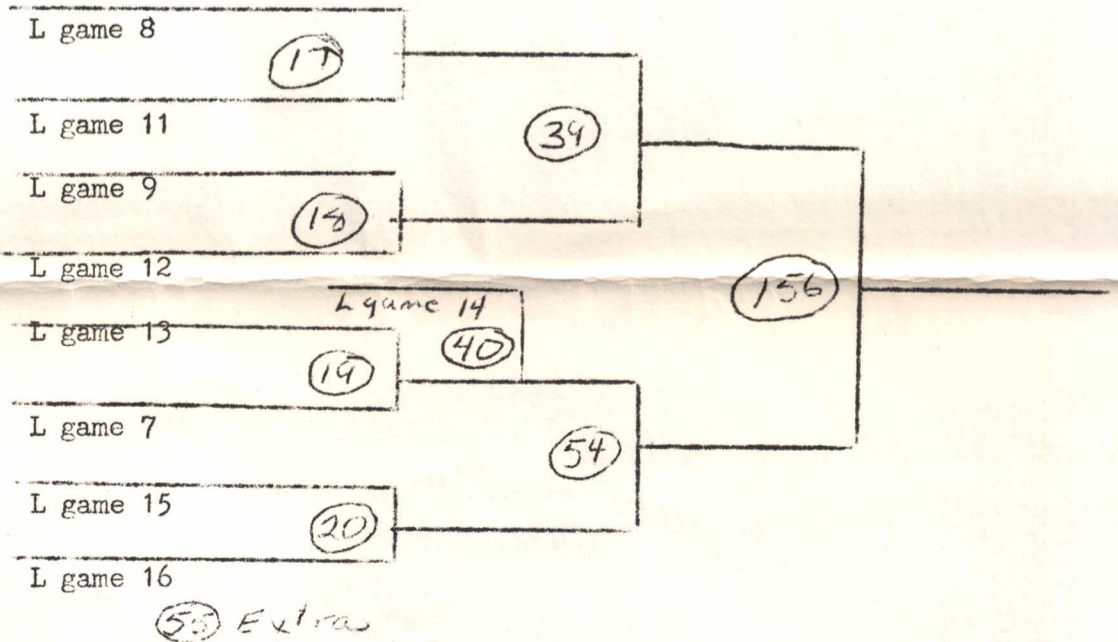

1.	9-all	set for 3 points
2.	10-all	set for 2 points

 In 15 point games

1.	13-all	set for 5 points
2.	14-all	set for 3 points

WOMEN'S SINGLES CHAMPIONSHIP

Seeding:

1. Marilyn Harris SIU
2. Johnnye Keglton NWSC
3. Evelyn Bell ETSU
4. Fran Hancock La Tech.

Seeding:

1. George Younger
2. Wayne Miller
3. Tommy Dean
4. Chris Gingles

Consolation

MEN'S SINGLES A

No Seeding

Consolation

Men's Doubles - Championship

WOMEN'S DOUBLES CHAMPIONSHIP