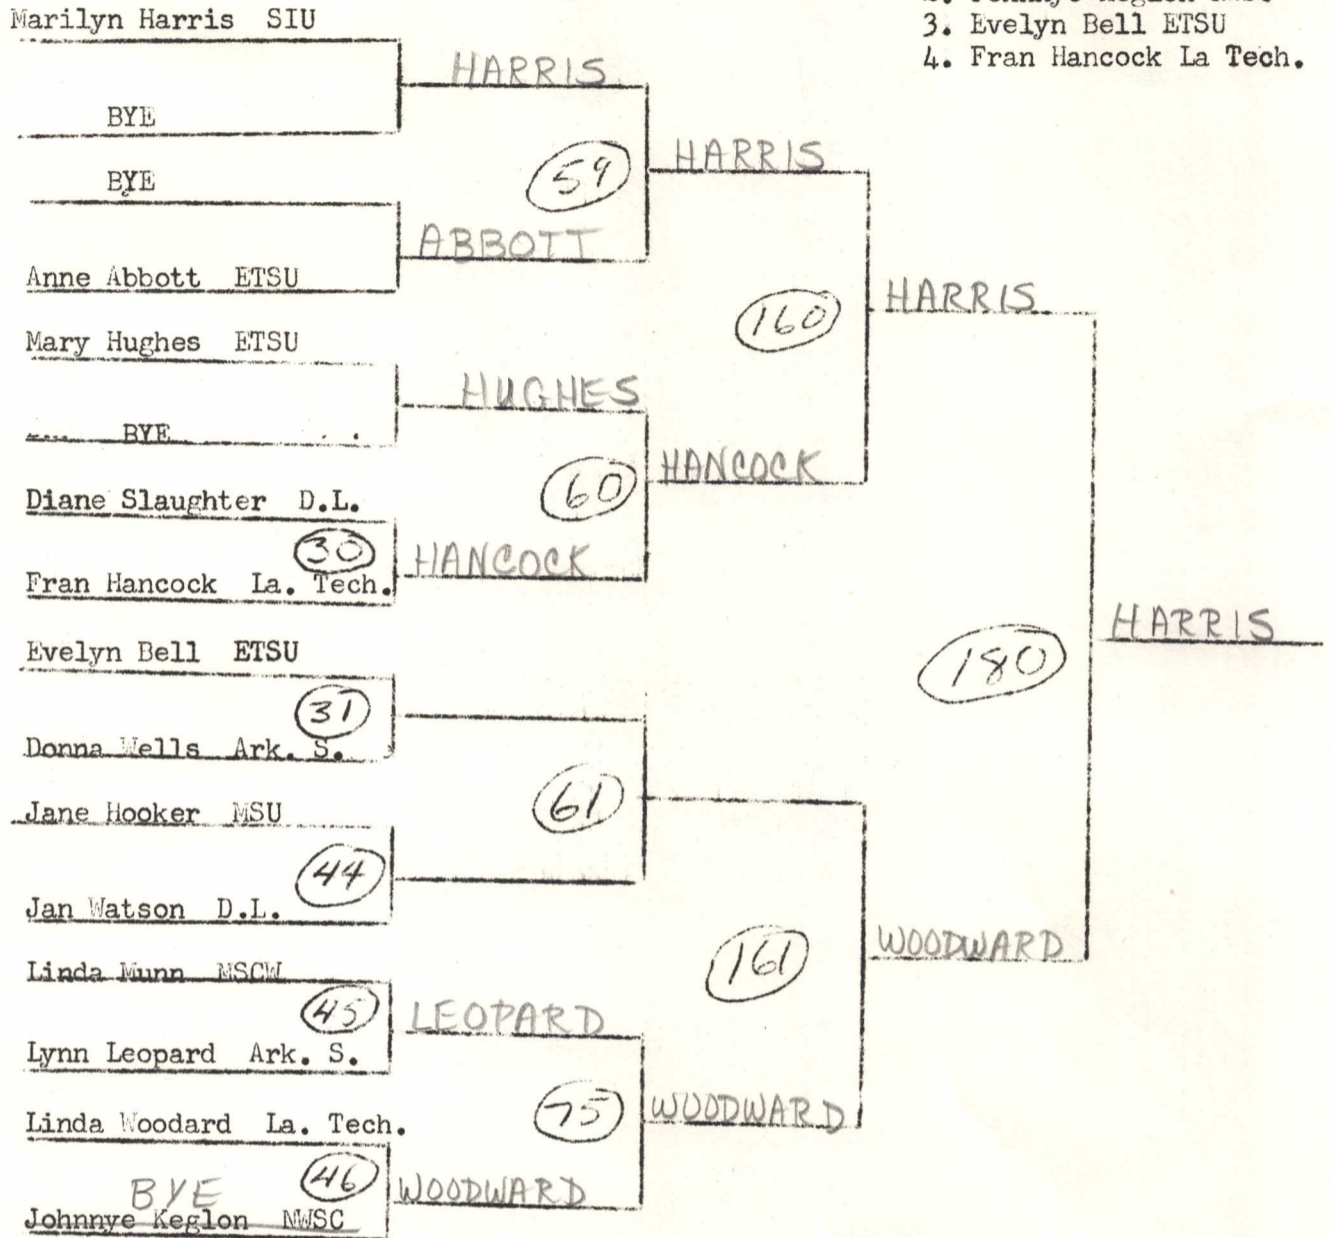

1.	9-all	set for 3 points
2.	10-all	set for 2 points

 In 15 point games

1.	13-all	set for 5 points
2.	14-all	set for 3 points

WOMEN'S SINGLES CHAMPIONSHIP

Seeding:

1. Marilyn Harris SIU
2. Johnnye Keglton NWSC
3. Evelyn Bell ETSU
4. Fran Hancock La Tech.